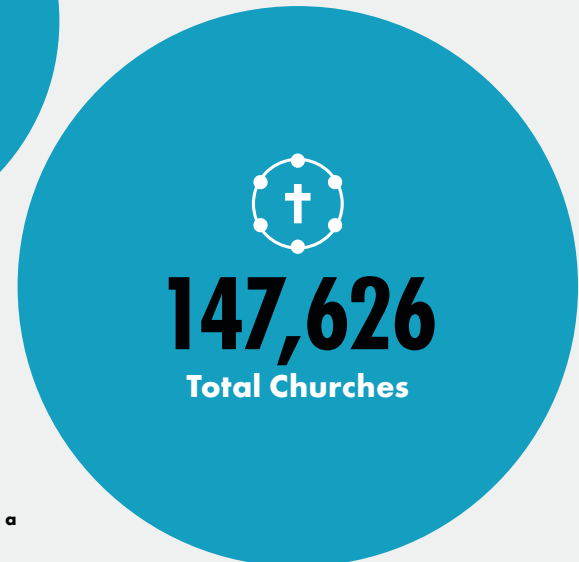

# THE RESULTS

19 Years of Watching  
God at Work

\*DMM = Four or more generations of at least 100 churches planted in a relatively short time.

# REGIONAL BREAKDOWN OF 2,855,483 NEW CHRIST FOLLOWERS

Each icon represents approximately 1% or about 28,554 new Christ followers since March 2005.

- **ANGLOPHONE WEST AFRICA**
- **HORN OF AFRICA**
- **FRANCOPHONE WEST AFRICA**
- **EAST AFRICA**
- **FRANCOPHONE CENTRAL AFRICA**
- **SOUTH ASIA**
- **SOUTHEAST ASIA**

# TOTAL NEW CHURCHES

Approximate breakdown of 147,626 new churches since March 2005 by region

# TOTAL NEW CHURCHES

planted since March 2005