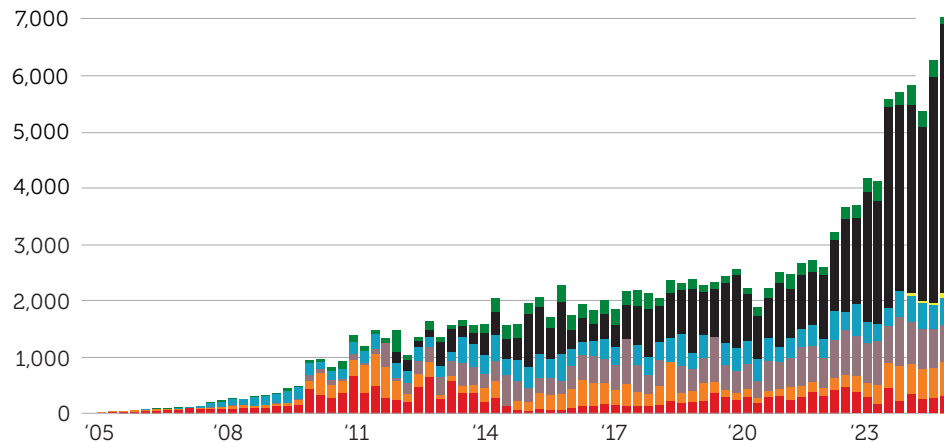

# THE RESULTS

19 Years of Watching  
God at Work

\*DMM = Four or more generations of at least 100 churches planted in a relatively short time.

# REGIONAL BREAKDOWN OF 2,855,483 NEW CHRIST FOLLOWERS

Each icon represents approximately 1% or about 28,554 new Christ followers since March 2005.

- **ANGLOPHONE WEST AFRICA**
- **HORN OF AFRICA**
- **FRANCOPHONE WEST AFRICA**
- **EAST AFRICA**
- **FRANCOPHONE CENTRAL AFRICA**
- **SOUTH ASIA**
- **SOUTHEAST ASIA**

# TOTAL NEW CHURCHES

Approximate breakdown of 147,626 new churches since March 2005 by region

# NEW CHURCHES PLANTED QUARTERLY BY EACH REGION