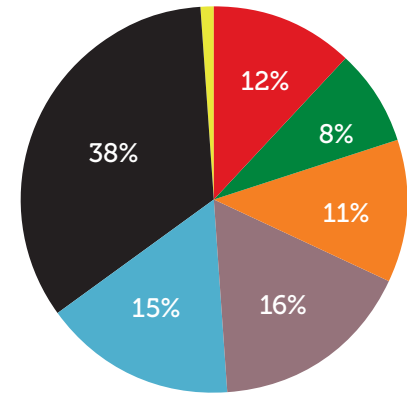

# THE RESULTS

19 Years of Watching  
God at Work

\*DMM = Four or more generations of at least 100 churches planted in a relatively short time.

# REGIONAL BREAKDOWN OF 2,855,483 NEW CHRIST FOLLOWERS

Each icon represents approximately 1% or about 28,554 new Christ followers since March 2005.

- **ANGLOPHONE WEST AFRICA**
- **HORN OF AFRICA**
- **FRANCOPHONE WEST AFRICA**
- **EAST AFRICA**
- **FRANCOPHONE CENTRAL AFRICA**
- **SOUTH ASIA**
- **SOUTHEAST ASIA**

# TOTAL NEW CHURCHES

Approximate breakdown of 147,626 new churches since March 2005 by region