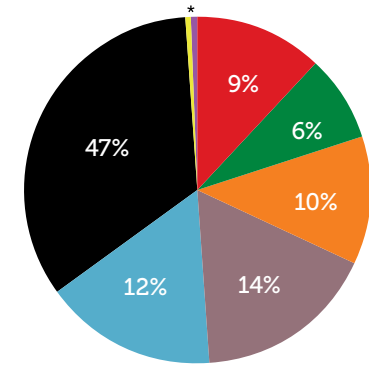

THE RESULTS

20 Years of Watching
God at Work

*DMM - Disciple Making
Movement = 100 +
churches with at least 4
generations of replication

REGIONAL BREAKDOWN OF 3,294,444 NEW DISCIPLES

Each icon represents approximately 1% or about 32,944 new Disciples since March 2005.

*Southeast Asia & Southern Africa combined are less than 1%

TOTAL NEW CHURCHES

Approximate breakdown of 196,926 new churches since March 2005 by region

*Southeast Asia & Southern Africa combined are less than 1%

NEW CHURCHES PLANTED YEARLY BY EACH REGION

TOTAL NEW CHURCHES

planted since March 2005

KEY

● **ANGLOPHONE WEST AFRICA**
● **FRANCOPHONE WEST AFRICA**

● **FRANCOPHONE CENTRAL AFRICA**
● **EAST AFRICA**

● **HORN OF AFRICA**
● **SOUTH ASIA**