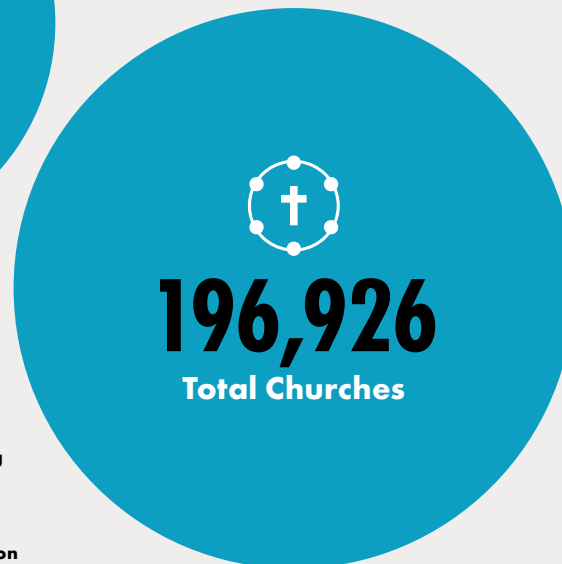

THE RESULTS

20 Years of Watching
God at Work

*DMM - Disciple Making
Movement = 100 +
churches with at least 4
generations of replication

REGIONAL BREAKDOWN OF 3,294,444 NEW DISCIPLES

Each icon represents approximately 1% or about 32,944 new Disciples since March 2005.

*Southeast Asia & Southern Africa combined are less than 1%

TOTAL NEW CHURCHES

Approximate breakdown of 196,926 new churches since March 2005 by region

*Southeast Asia & Southern Africa combined are less than 1%

NEW CHURCHES PLANTED YEARLY BY EACH REGION

TOTAL NEW CHURCHES

planted since March 2005

KEY

● **ANGLOPHONE WEST AFRICA**
● **FRANCOPHONE WEST AFRICA**

● **FRANCOPHONE CENTRAL AFRICA**
● **EAST AFRICA**

● **HORN OF AFRICA**
● **SOUTH ASIA**