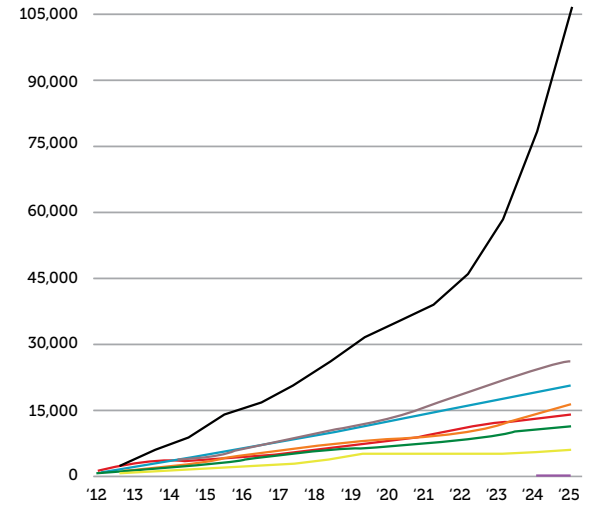

THE RESULTS

20 Years of Watching
God at Work

*DMM - Disciple Making
Movement = 100 +
churches with at least 4
generations of replication

REGIONAL BREAKDOWN OF 3,294,444 NEW DISCIPLES

Each icon represents approximately 1% or about 32,944 new Disciples since March 2005.

*Southeast Asia & Southern Africa combined are less than 1%

TOTAL NEW CHURCHES

Approximate breakdown of 196,926 new churches since March 2005 by region

*Southeast Asia & Southern Africa combined are less than 1%

NEW CHURCHES PLANTED YEARLY BY EACH REGION

TOTAL NEW CHURCHES

planted since March 2005

KEY

● **ANGLOPHONE WEST AFRICA**
● **FRANCOPHONE WEST AFRICA**

● **FRANCOPHONE CENTRAL AFRICA**
● **EAST AFRICA**

● **HORN OF AFRICA**
● **SOUTH ASIA**