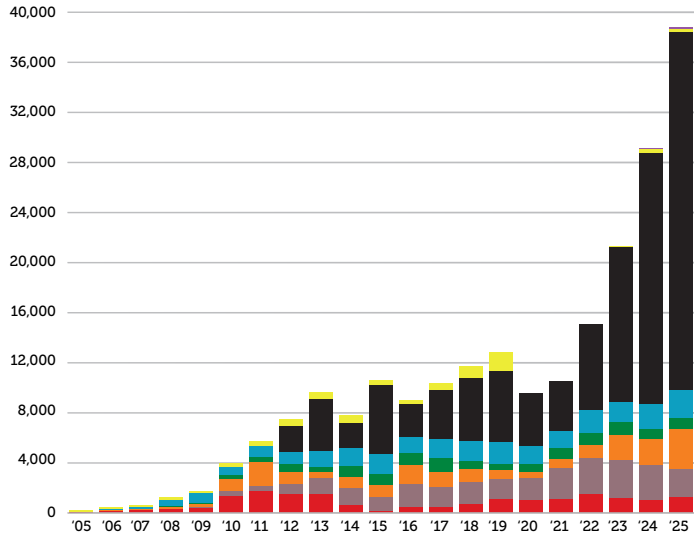

THE RESULTS

20 Years of Watching
God at Work

*DMM - Disciple Making
Movement = 100 +
churches with at least 4
generations of replication

REGIONAL BREAKDOWN OF 3,294,444 NEW DISCIPLES

Each icon represents approximately 1% or about 32,944 new Disciples since March 2005.

*Southeast Asia & Southern Africa combined are less than 1%

TOTAL NEW CHURCHES

Approximate breakdown of 196,926 new churches since March 2005 by region

*Southeast Asia & Southern Africa combined are less than 1%

NEW CHURCHES PLANTED YEARLY BY EACH REGION

TOTAL NEW CHURCHES

planted since March 2005

KEY

● **ANGLOPHONE WEST AFRICA**
● **FRANCOPHONE WEST AFRICA**

● **FRANCOPHONE CENTRAL AFRICA**
● **EAST AFRICA**

● **HORN OF AFRICA**
● **SOUTH ASIA**

● **SOUTHEAST ASIA**
● **SOUTHERN AFRICA**