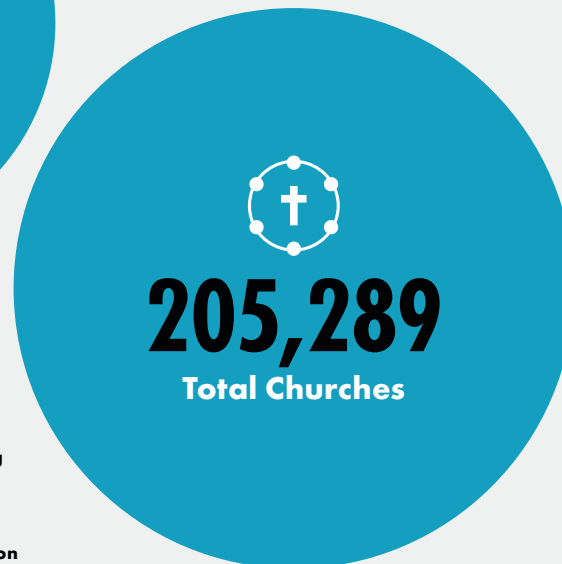

# THE RESULTS

21 Years of Watching  
God at Work

\*DMM - Disciple Making  
Movement = 100 +  
churches with at least 4  
generations of replication

# REGIONAL BREAKDOWN OF 3,548,709 NEW DISCIPLES

Each icon represents approximately 1% or about 35,487 new Disciples since March 2005.

\*Southern Africa is less than 1%

# TOTAL NEW CHURCHES

Approximate breakdown of 205,289 new churches since March 2005 by region

\*Southeast Asia & Southern Africa combined are less than 1%

# TOTAL NEW CHURCHES

planted since March 2005

**KEY**

● ANGLOPHONE WEST AFRICA

● FRANCOPHONE WEST AFRICA

● FRANCOPHONE CENTRAL AFRICA

● EAST AFRICA

● HORN OF AFRICA