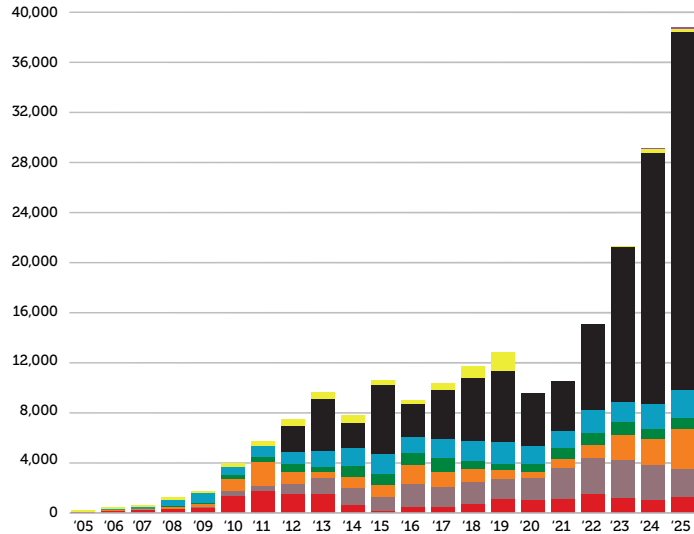

# THE RESULTS

21 Years of Watching  
God at Work

\*DMM - Disciple Making  
Movement = 100 +  
churches with at least 4  
generations of replication

# REGIONAL BREAKDOWN OF 3,548,709 NEW DISCIPLES

Each icon represents approximately 1% or about 35,487 new Disciples since March 2005.

\*Southern Africa is less than 1%

# TOTAL NEW CHURCHES

Approximate breakdown of 205,289 new churches since March 2005 by region

\*Southeast Asia & Southern Africa combined are less than 1%

# NEW CHURCHES PLANTED YEARLY BY EACH REGION