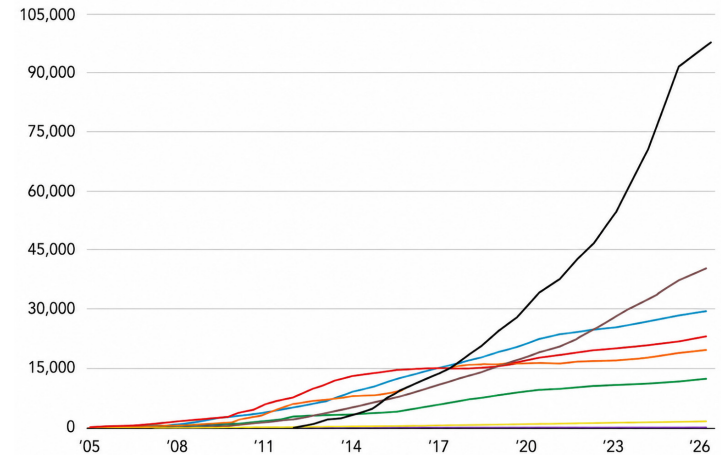

TOTAL NEW CHURCHES

planted since March 2005

KEY

● ANGLOPHONE WEST AFRICA

● FRANCOPHONE WEST AFRICA

● FRANCOPHONE CENTRAL AFRICA

● EAST AFRICA

● HORN OF AFRICA

● SOUTH ASIA

● SOUTHEAST ASIA

● SOUTHERN AFRICA