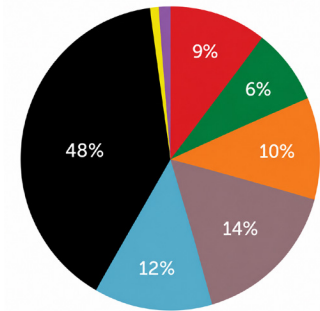

TOTAL NEW CHURCHES

Approximate breakdown of 205,289 new churches since March 2005 by region

*Southeast Asia & Southern Africa combined are less than 1%