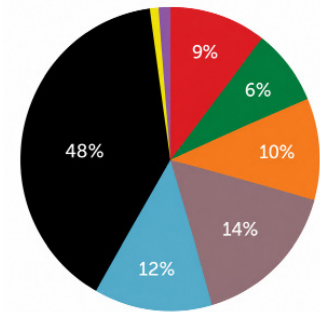

THE RESULTS

21 Years of Watching
God at Work

*DMM - Disciple Making
Movement = 100 +
churches with at least 4
generations of replication

REGIONAL BREAKDOWN OF 3,405,039 NEW DISCIPLES

Each icon represents approximately 1% or about 34,050 new Disciples since March 2005.

*Southeast Asia & Southern Africa combined are less than 1%

TOTAL NEW CHURCHES

Approximate breakdown of 205,123 new churches since March 2005 by region

*Southeast Asia & Southern Africa combined are less than 1%

NEW CHURCHES PLANTED YEARLY BY EACH REGION

TOTAL NEW CHURCHES

planted since March 2005

KEY

● ANGLOPHONE WEST AFRICA

● FRANCOPHONE WEST AFRICA

● FRANCOPHONE CENTRAL AFRICA

● EAST AFRICA