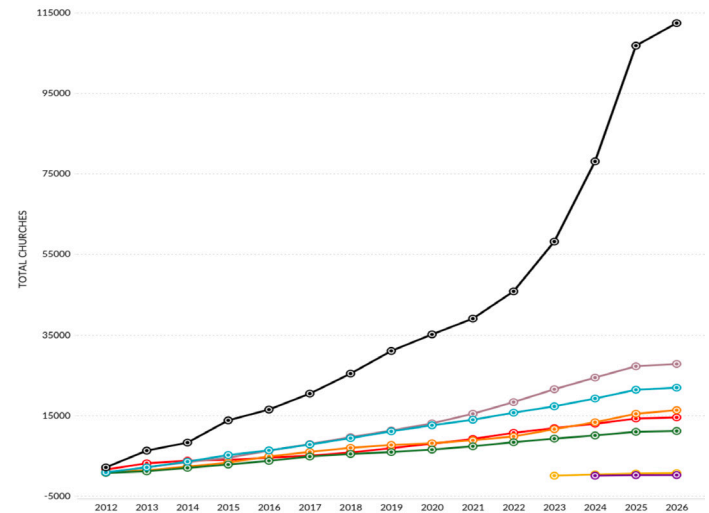

THE RESULTS

21 Years of Watching
God at Work

*DMM - Disciple Making
Movement = 100 +
churches with at least 4
generations of replication

REGIONAL BREAKDOWN OF 3,405,039 NEW DISCIPLES

Each icon represents approximately 1% or about 34,050 new Disciples since March 2005.

*Southeast Asia & Southern Africa combined are less than 1%

TOTAL NEW CHURCHES

Approximate breakdown of 205,123 new churches since March 2005 by region

*Southeast Asia & Southern Africa combined are less than 1%

NEW CHURCHES PLANTED YEARLY BY EACH REGION

TOTAL NEW CHURCHES

planted since March 2005

KEY

● ANGLOPHONE WEST AFRICA

● FRANCOPHONE WEST AFRICA

● FRANCOPHONE CENTRAL AFRICA

● EAST AFRICA