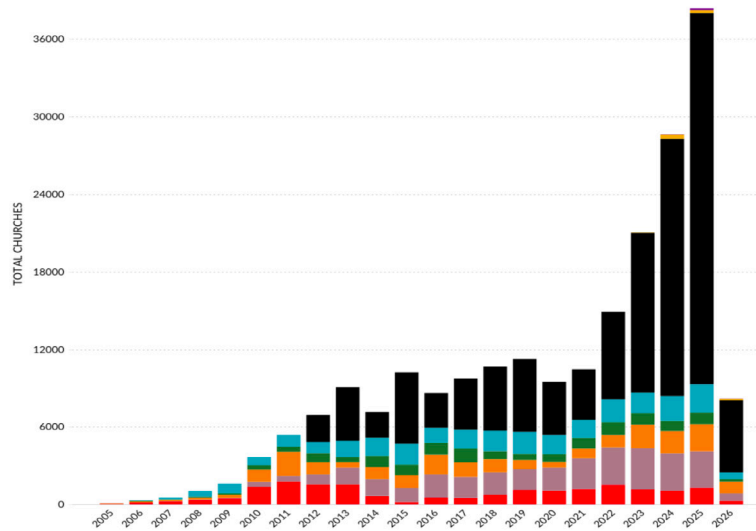

THE RESULTS

21 Years of Watching
God at Work

*DMM - Disciple Making
Movement = 100 +
churches with at least 4
generations of replication

REGIONAL BREAKDOWN OF 3,405,039 NEW DISCIPLES

Each icon represents approximately 1% or about 34,050 new Disciples since March 2005.

*Southeast Asia & Southern Africa combined are less than 1%

TOTAL NEW CHURCHES

Approximate breakdown of 205,123 new churches since March 2005 by region

*Southeast Asia & Southern Africa combined are less than 1%

NEW CHURCHES PLANTED YEARLY BY EACH REGION

TOTAL NEW CHURCHES

planted since March 2005

KEY

● ANGLOPHONE WEST AFRICA

● FRANCOPHONE WEST AFRICA

● FRANCOPHONE CENTRAL AFRICA

● EAST AFRICA

● HORN OF AFRICA

● SOUTH ASIA

● SOUTHEAST ASIA

● SOUTHERN AFRICA